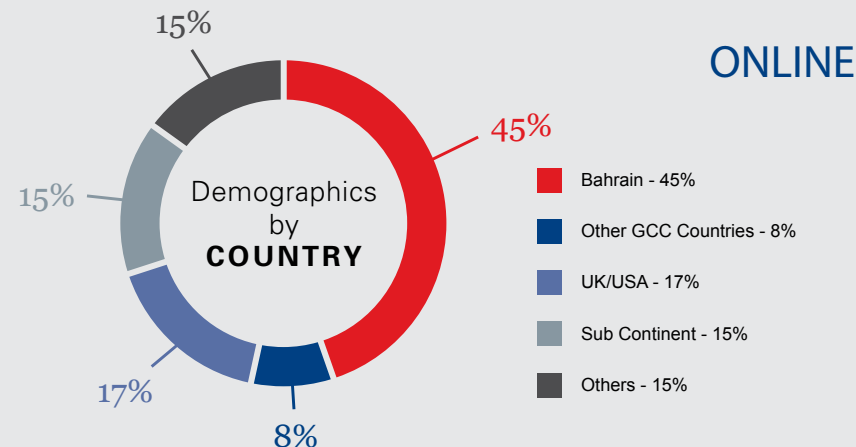

CIRCULATION, READERSHIP AND ETHNIC PROFILE

CIRCULATION, READERSHIP AND ETHNIC PROFILE

The newspaper has a printed circulation of over 12,000 copies per week, which is boosted at various times of the year to coincide with special exhibitions and events in Bahrain. The minimum estimated print readership is in excess of 60,000 per week.

Circulation profile

Paid for home distribution	8,200
Copies on sale.....	500
Distribution to airlines and airport lounges	500
Hotels, leisure & coffee shops and other public areas	1,100
Promotional copies and free home distribution	1,700
Total	12,000

Online edition

The success of the *GulfWeekly* printed edition has been emulated by the online edition which has successfully combined traditional publishing with an internet presence, providing added value promotion to advertisers.

www.gulfweekly.com generates a significant 2,000 visits each week. Advertisers in *GulfWeekly* are entitled to online promotion with banners linked to corporate websites at special rates.

Online Readership/Page Viewers	19,600
Average Visits	8,600
Average Unique	6,800

PRINT

ONLINE