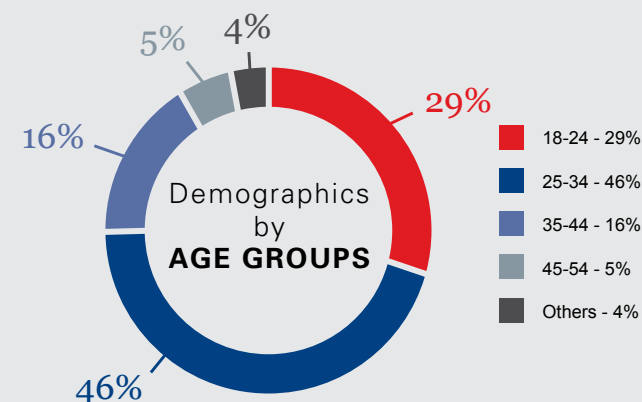

CIRCULATION, READERSHIP AND ETHNIC PROFILE

CIRCULATION, READERSHIP AND ETHNIC PROFILE

The newspaper has a printed circulation of over 12,000 copies per week, which is boosted at various times of the year to coincide with special exhibitions and events in Bahrain. The minimum estimated print readership is in excess of 60,000 per week.

Circulation profile

Paid for home distribution	8,200
Copies on sale.....	500
Distribution to airlines and airport lounges	500
Hotels, leisure & coffee shops and other public areas	1,100
Promotional copies and free home distribution	1,700
Total	12,000

Online edition

The success of the *GulfWeekly* printed edition has been emulated by the online edition which has successfully combined traditional publishing with an internet presence, providing added value promotion to advertisers.

www.gulfweekly.com generates a significant 2,000 visits each week. Advertisers in *GulfWeekly* are entitled to online promotion with banners linked to corporate websites at special rates.

Online Readership/Page Viewers	19,600
Average Visits	8,600
Average Unique	6,800

PRINT

ONLINE