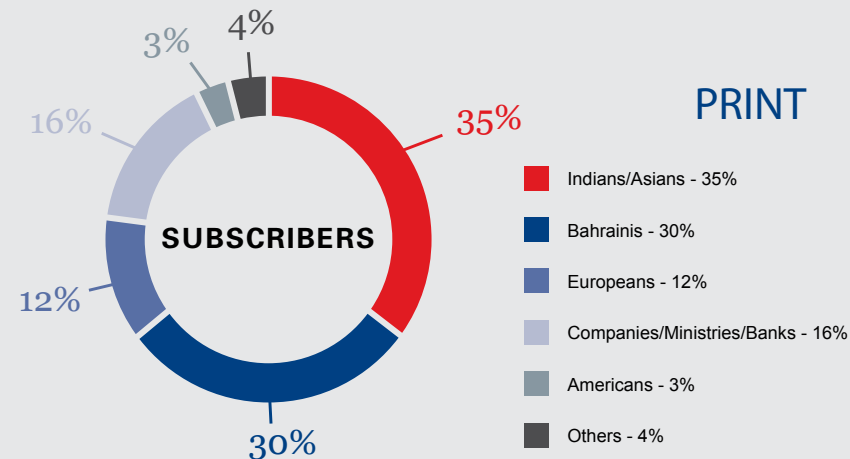

CIRCULATION, READERSHIP AND ETHNIC PROFILE

CIRCULATION, READERSHIP AND ETHNIC PROFILE

The newspaper has a printed circulation of over 12,000 copies per week, which is boosted at various times of the year to coincide with special exhibitions and events in Bahrain. The minimum estimated print readership is in excess of 60,000 per week.

Circulation profile

Paid for home distribution	8,200
Copies on sale.....	500
Distribution to airlines and airport lounges	500
Hotels, leisure & coffee shops and other public areas	1,100
Promotional copies and free home distribution	1,700
Total	12,000

Online edition

The success of the *GulfWeekly* printed edition has been emulated by the online edition which has successfully combined traditional publishing with an internet presence, providing added value promotion to advertisers.

www.gulfweekly.com generates a significant 2,000 visits each week. Advertisers in *GulfWeekly* are entitled to online promotion with banners linked to corporate websites at special rates.

Online Readership/Page Viewers	19,600
Average Visits	8,600
Average Unique	6,800

Average visitors November 2014

PRINT